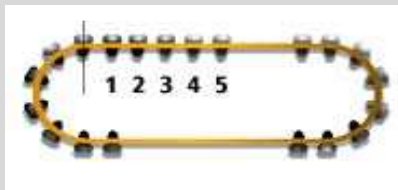

space between teeth

number of teeth